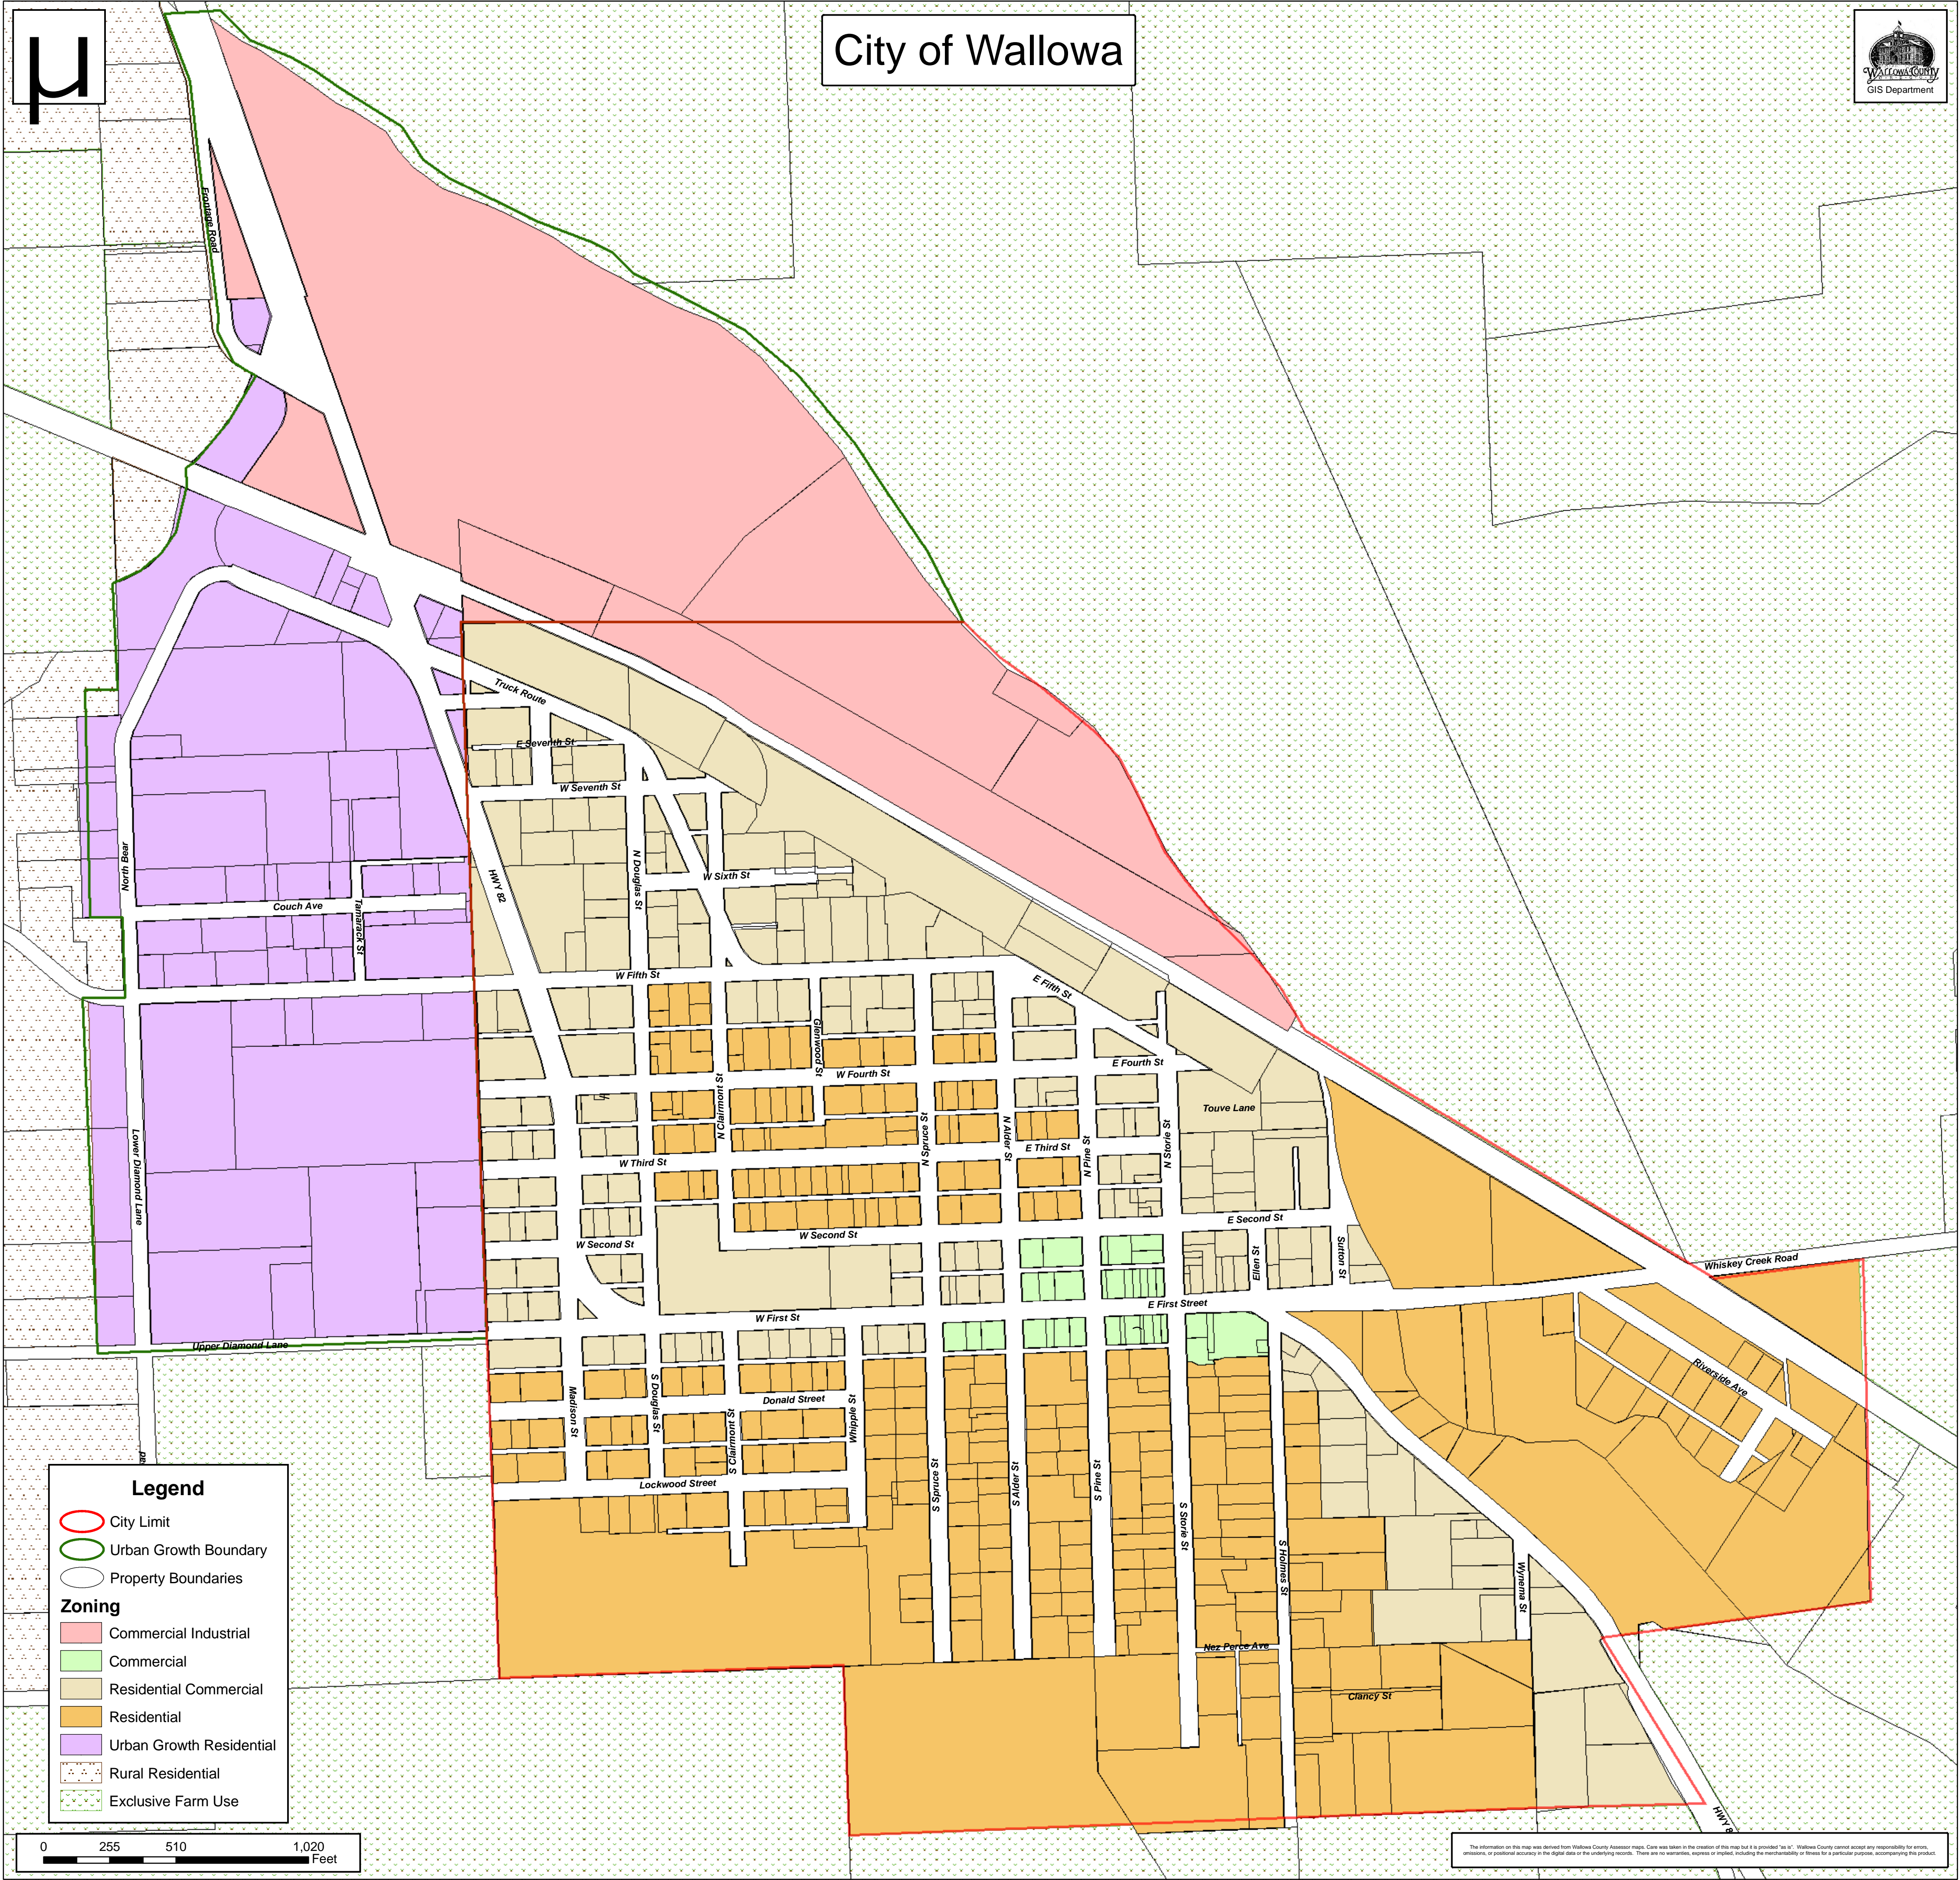

City of Wallowa

Legend

- City Limit
- Urban Growth Boundary
- Property Boundaries

Zoning

- Commercial Industrial
- Commercial
- Residential Commercial
- Residential
- Urban Growth Residential
- Rural Residential
- Exclusive Farm Use