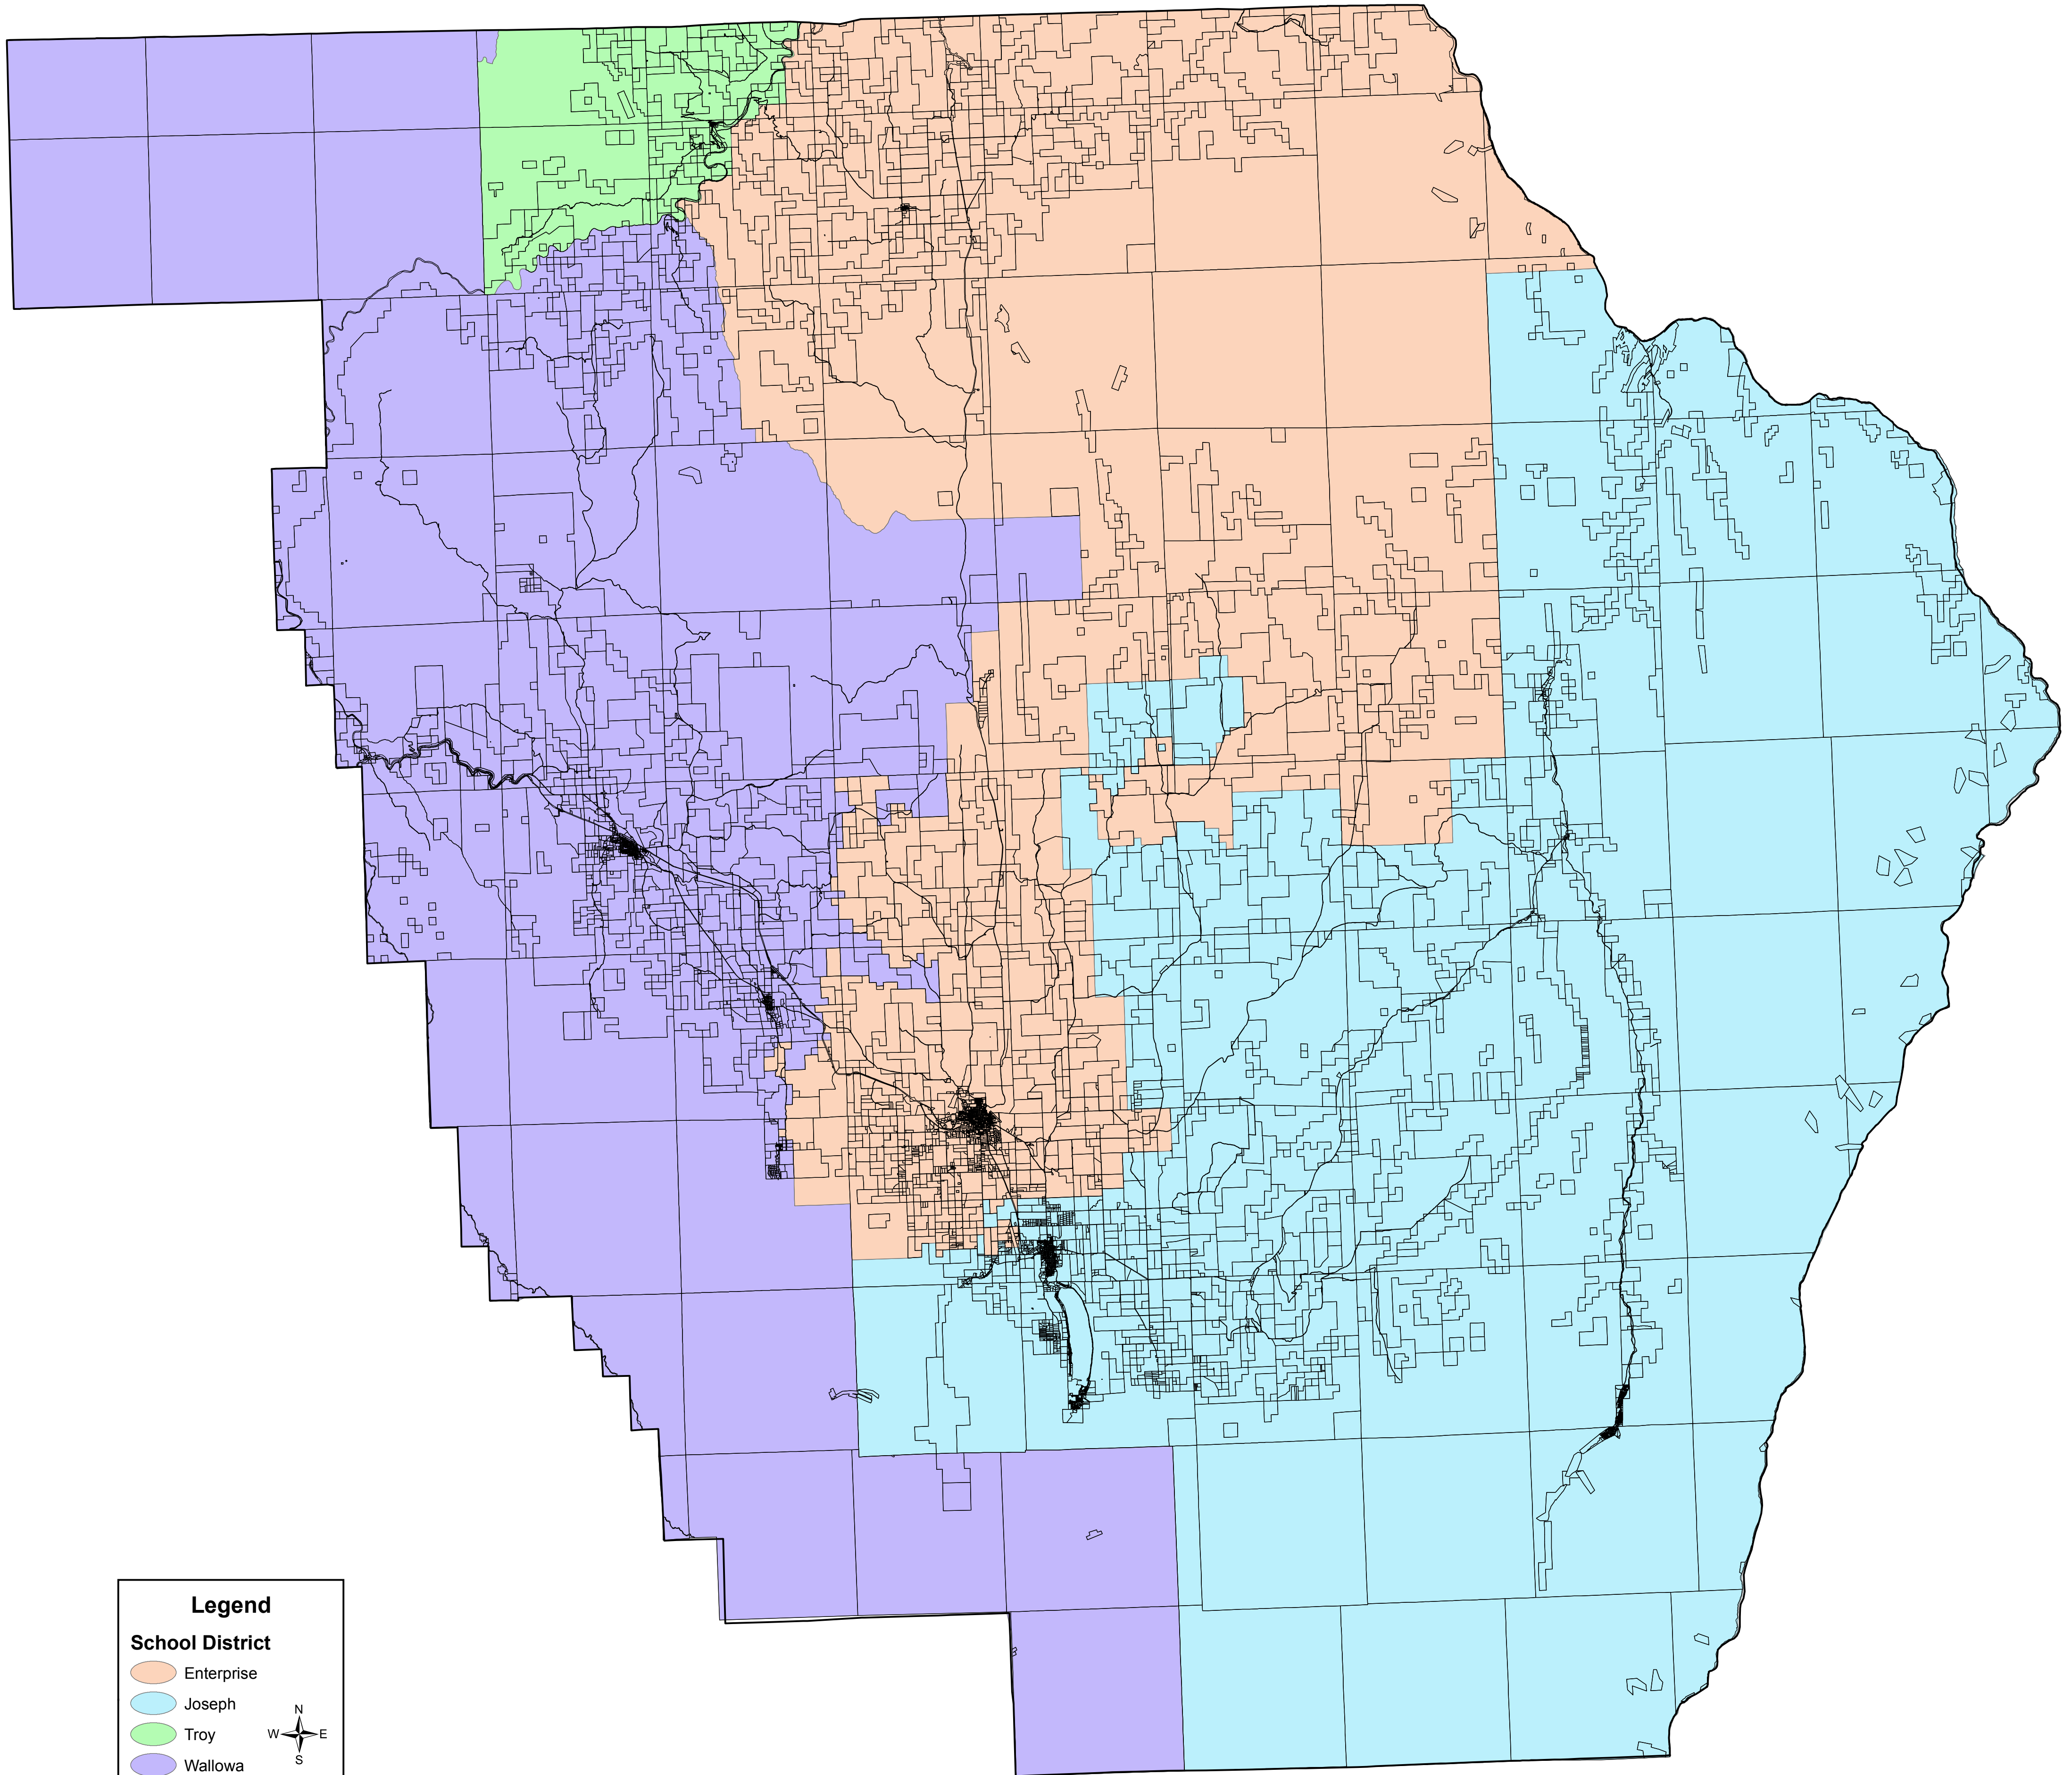

Wallowa County School Districts

Legend

School District

- Enterprise
- Joseph
- Troy
- Wallowa

Property Boundaries