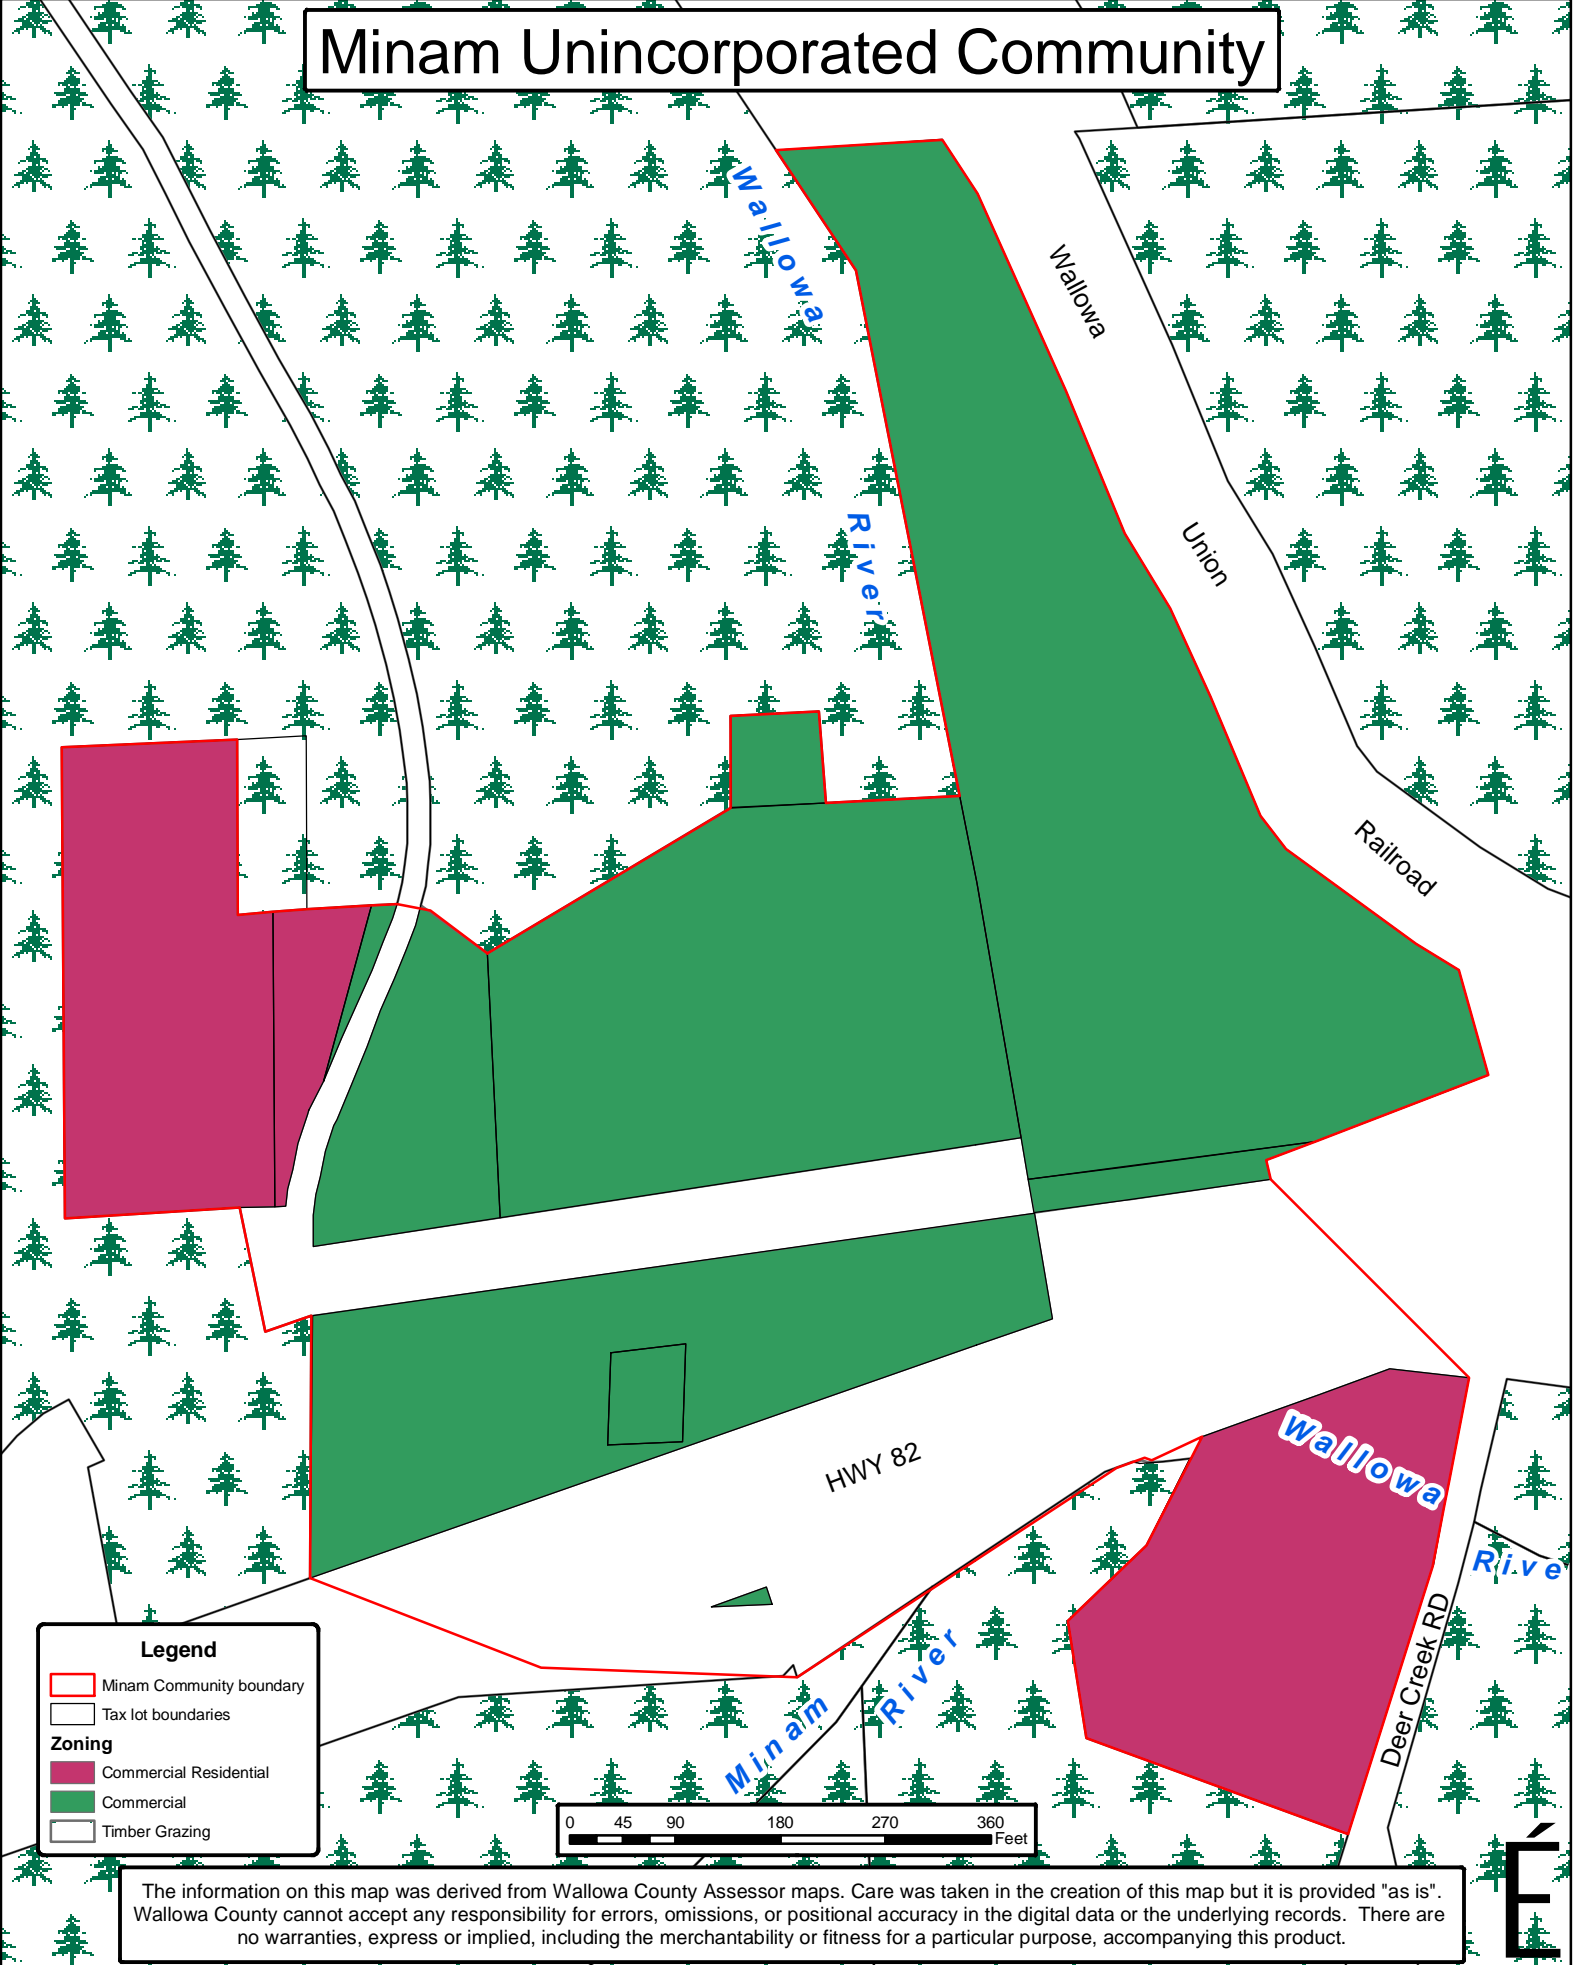

Minam Unincorporated Community

Legend

- Minam Community boundary
- Tax lot boundaries
- Zoning**
- Commercial Residential
- Commercial
- Timber Grazing

The information on this map was derived from Wallowa County Assessor maps. Care was taken in the creation of this map but it is provided "as is". Wallowa County cannot accept any responsibility for errors, omissions, or positional accuracy in the digital data or the underlying records. There are no warranties, express or implied, including the merchantability or fitness for a particular purpose, accompanying this product.