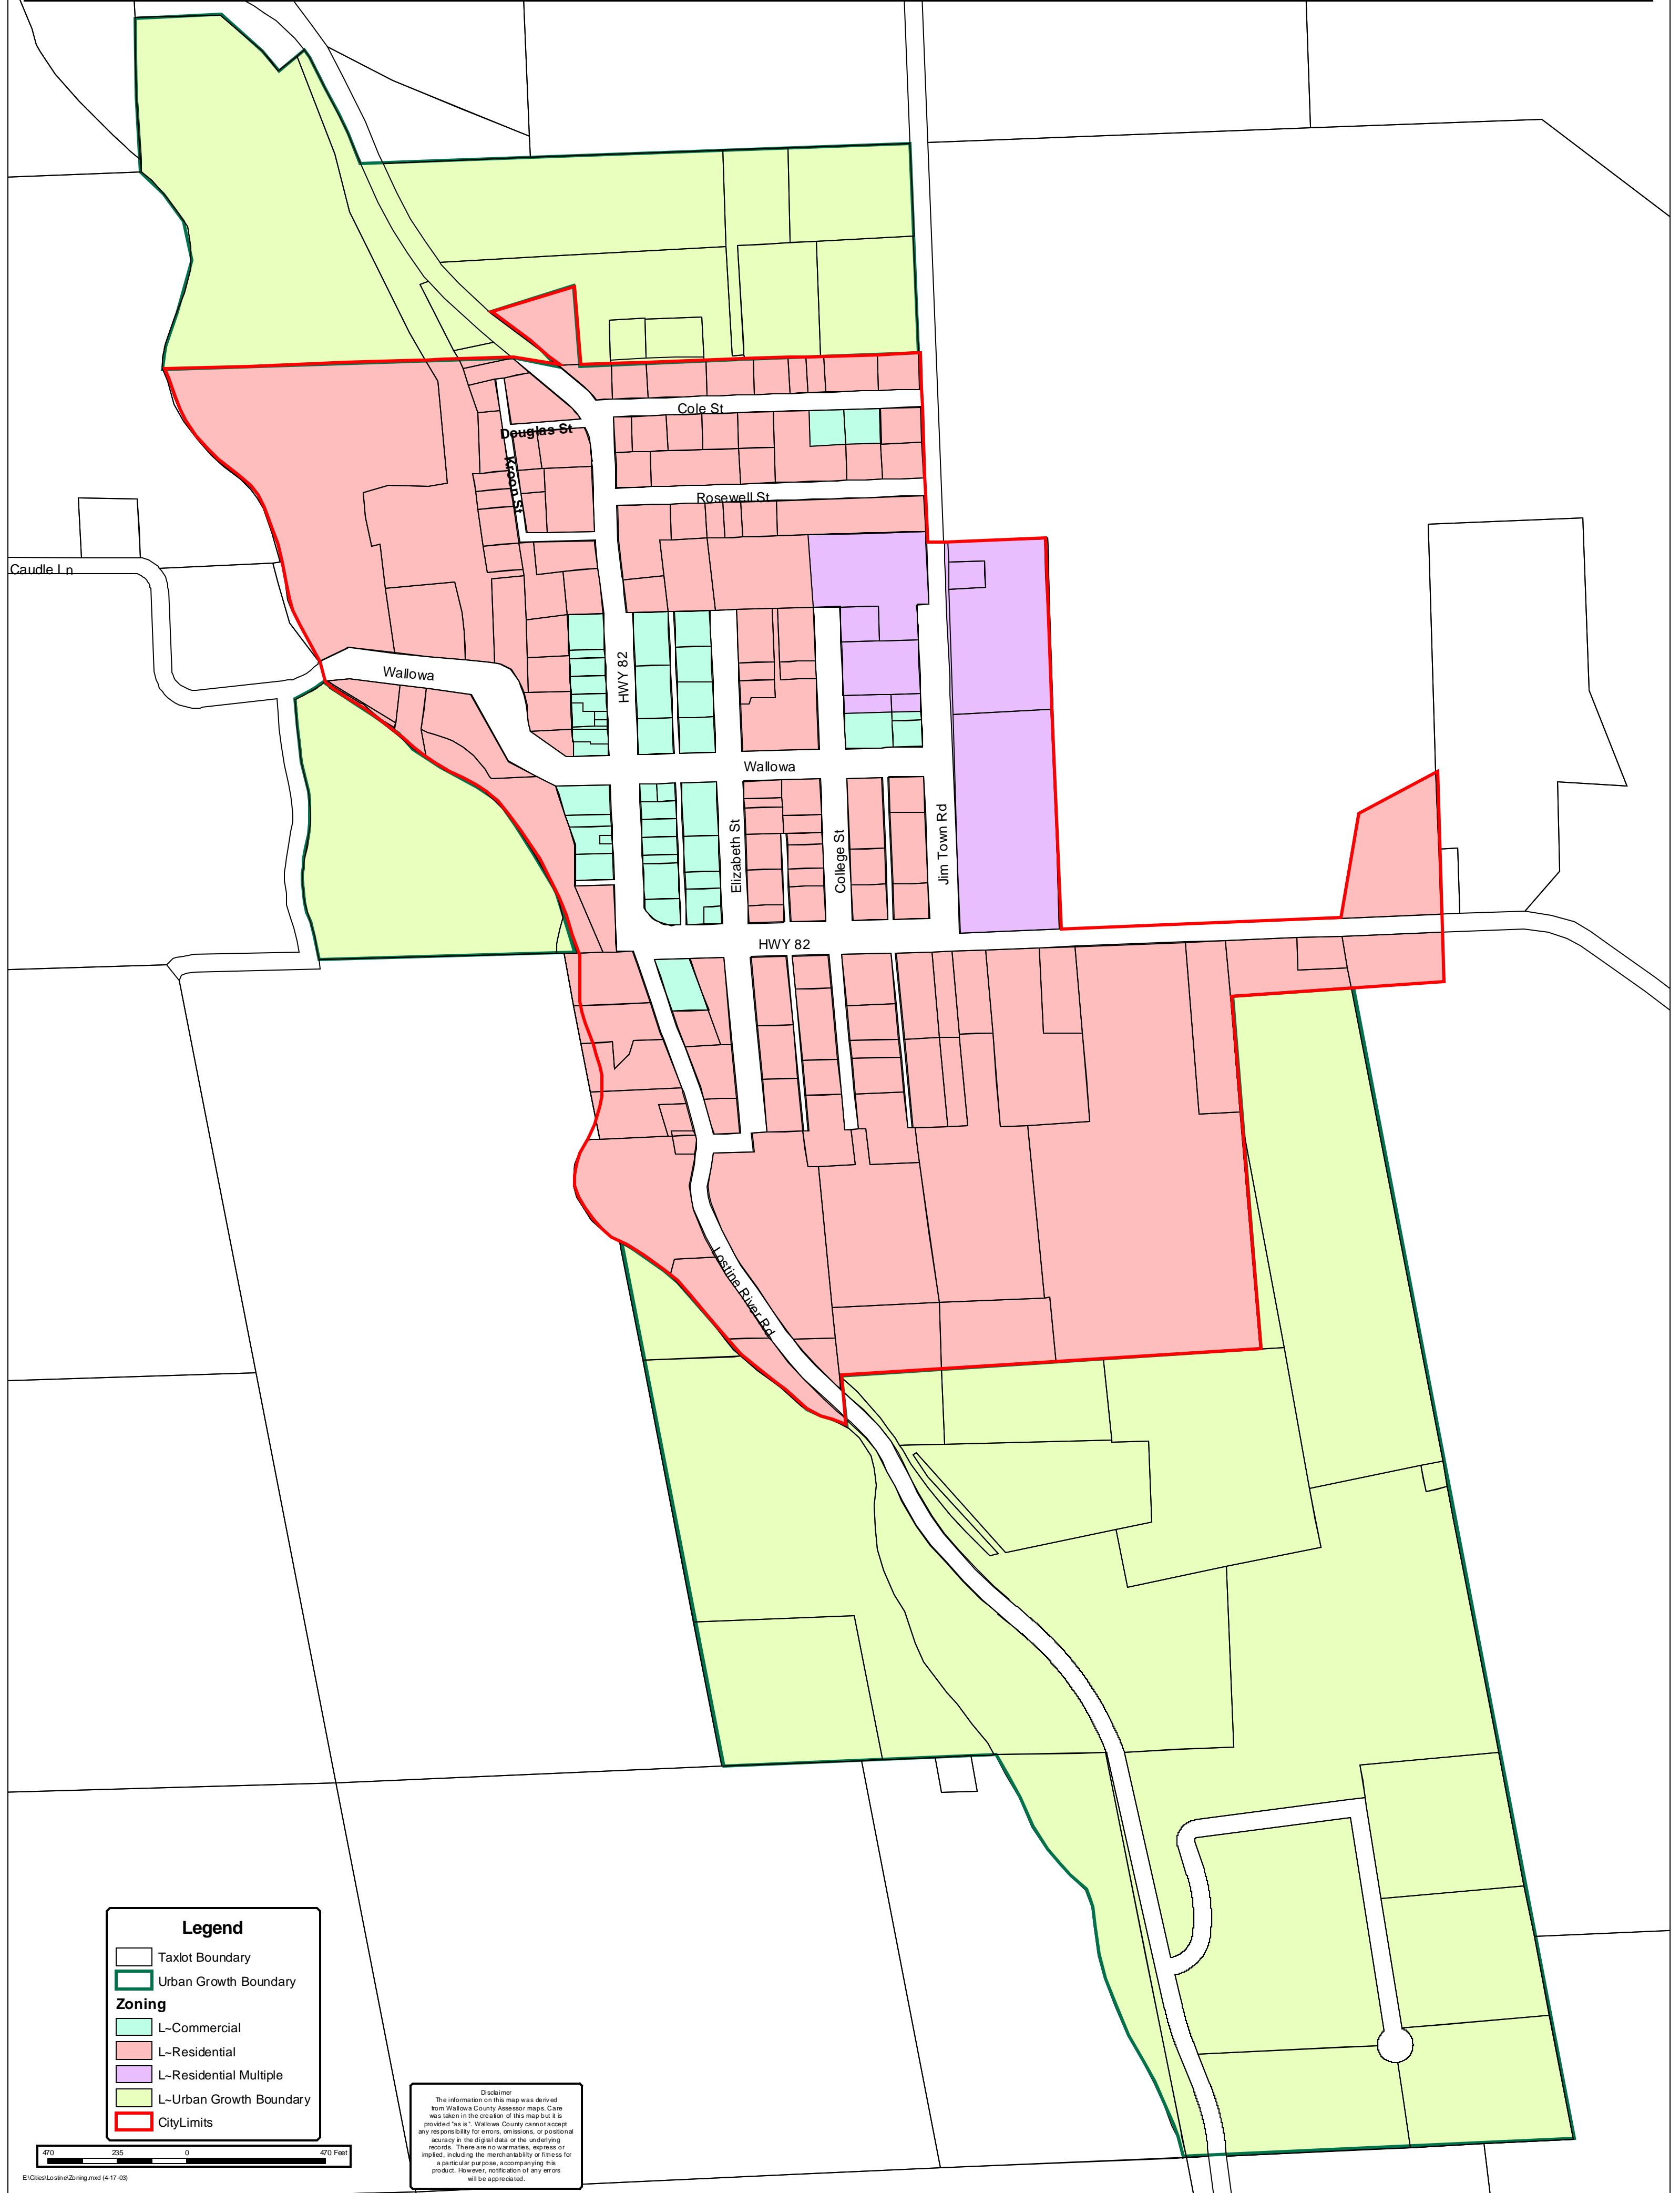

City of Lostine Zoning

Legend

- Taxlot Boundary
- Urban Growth Boundary
- **Zoning**
- L-Commercial
- L-Residential
- L-Residential Multiple
- L-Urban Growth Boundary
- City Limits