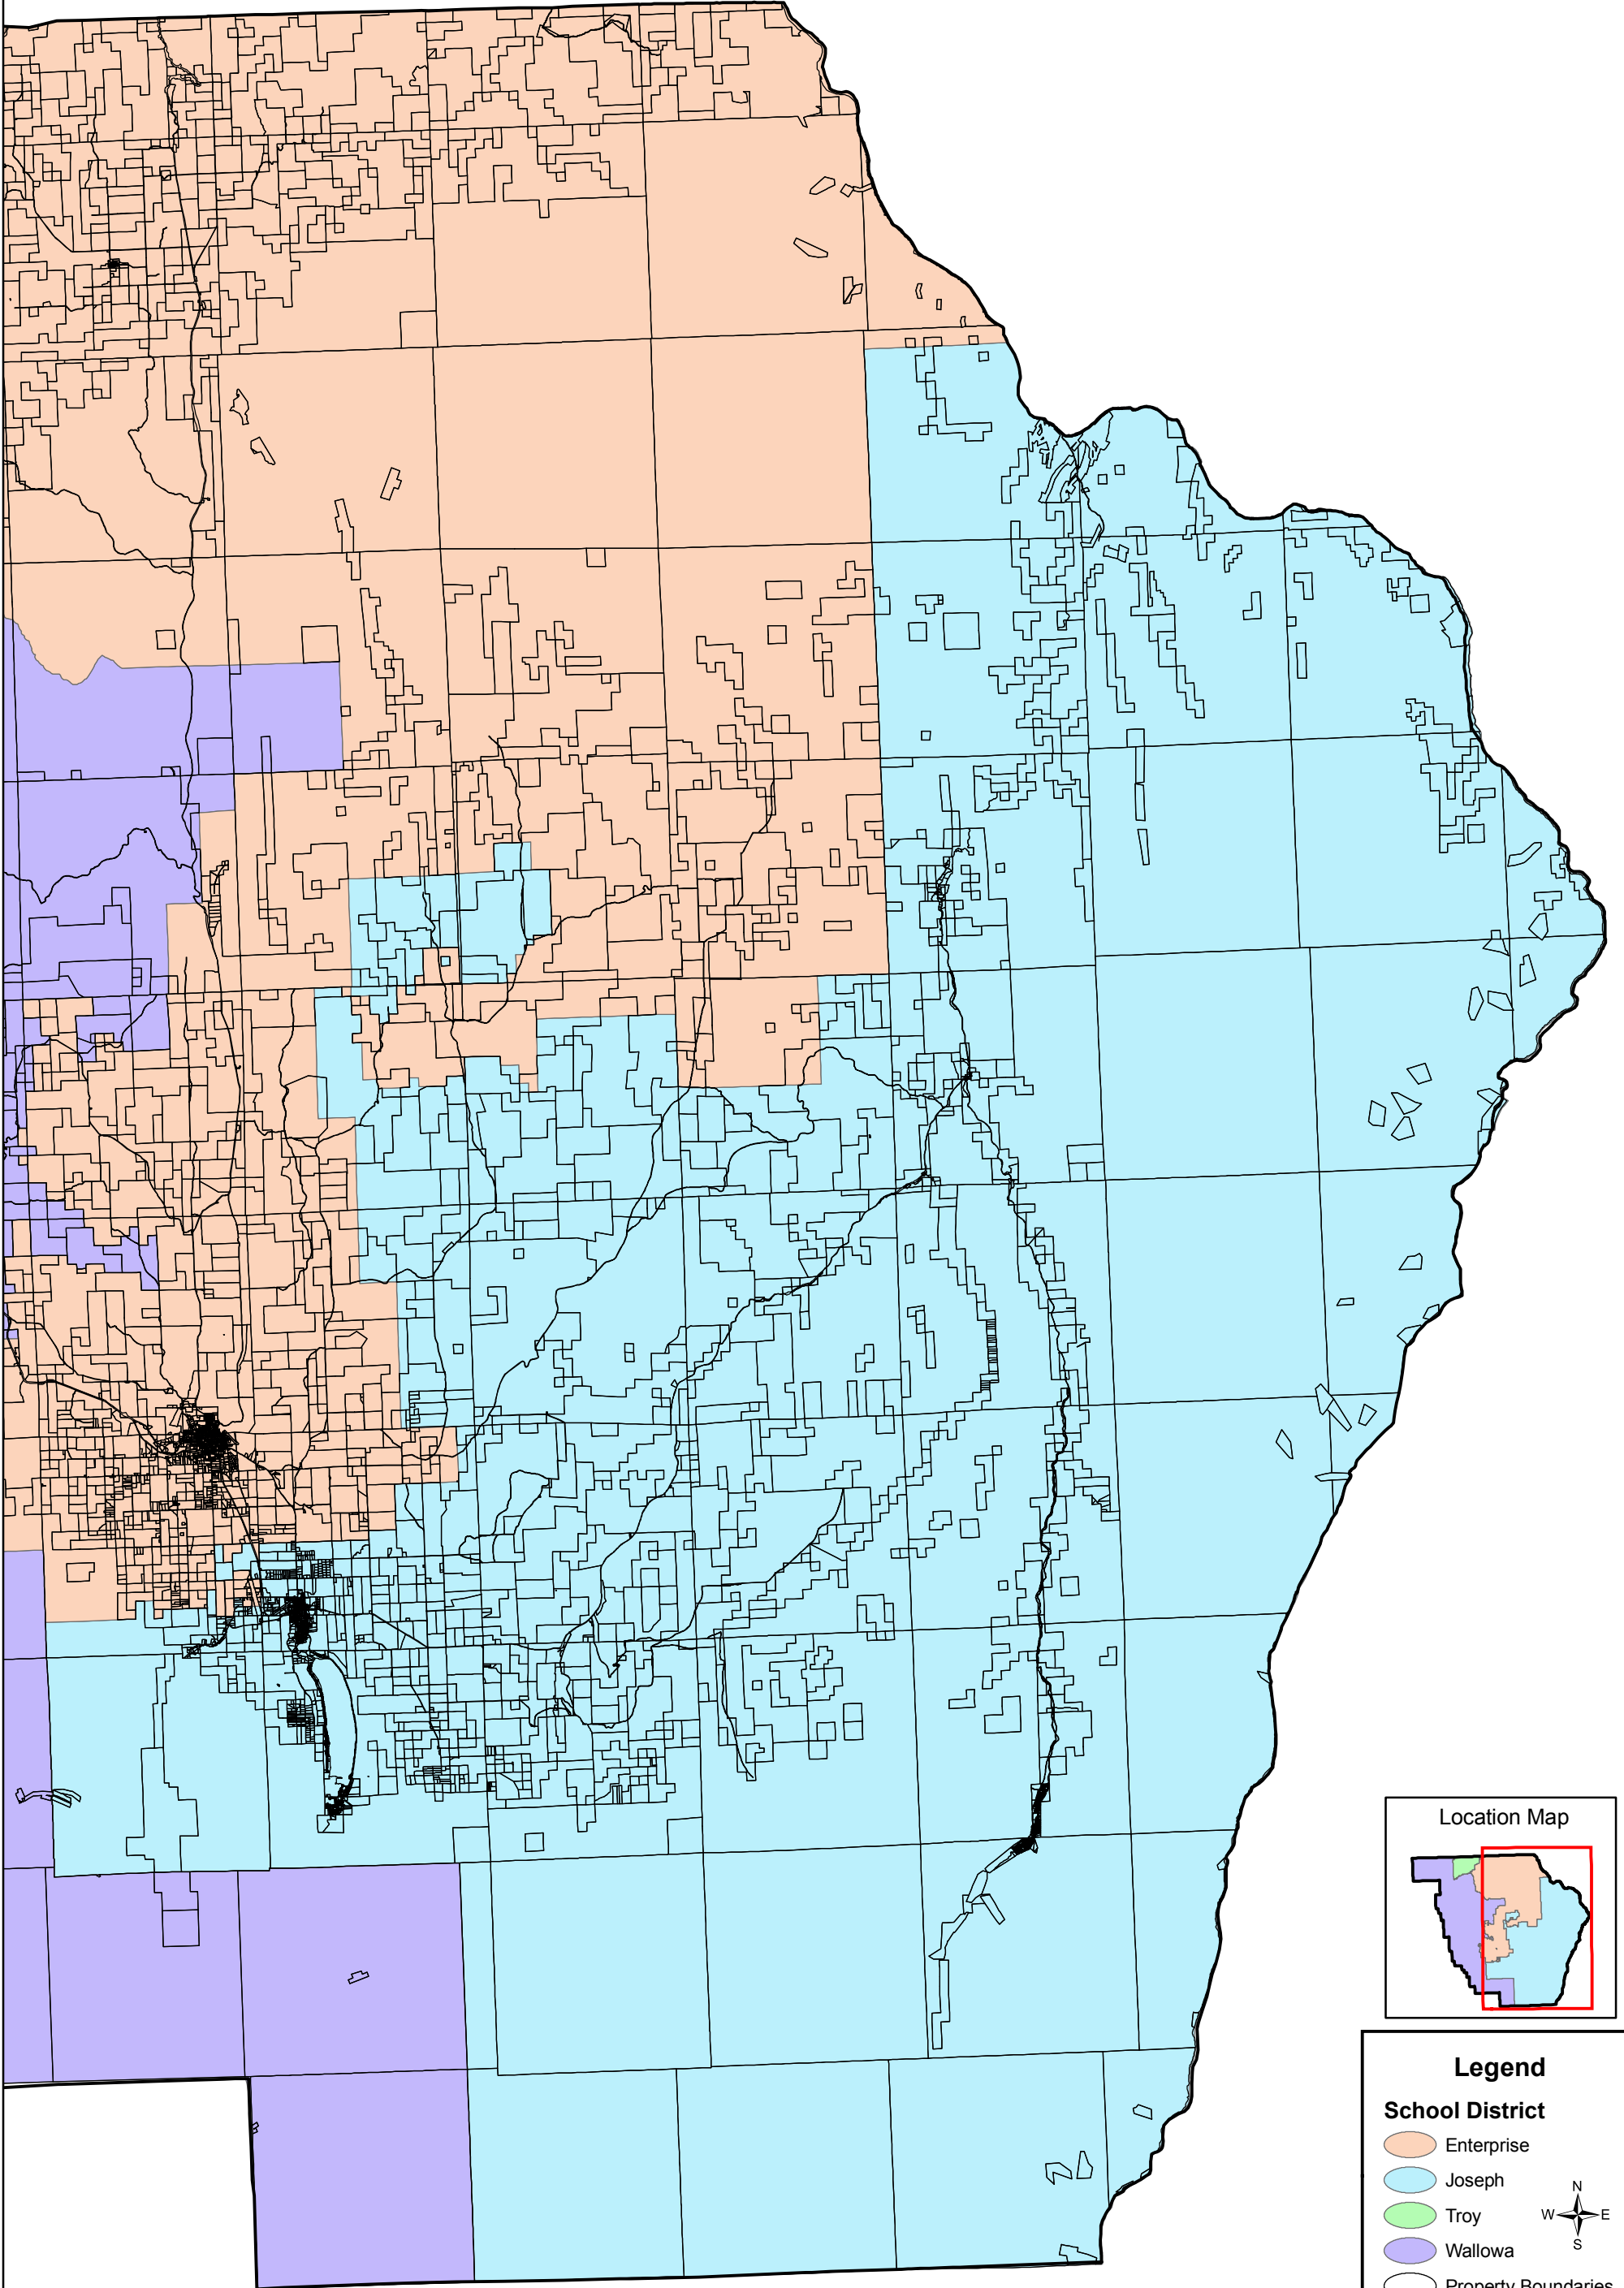

Joseph School District

Location Map

Legend

School District

- Enterprise
- Joseph
- Troy
- Wallowa

- Property Boundaries